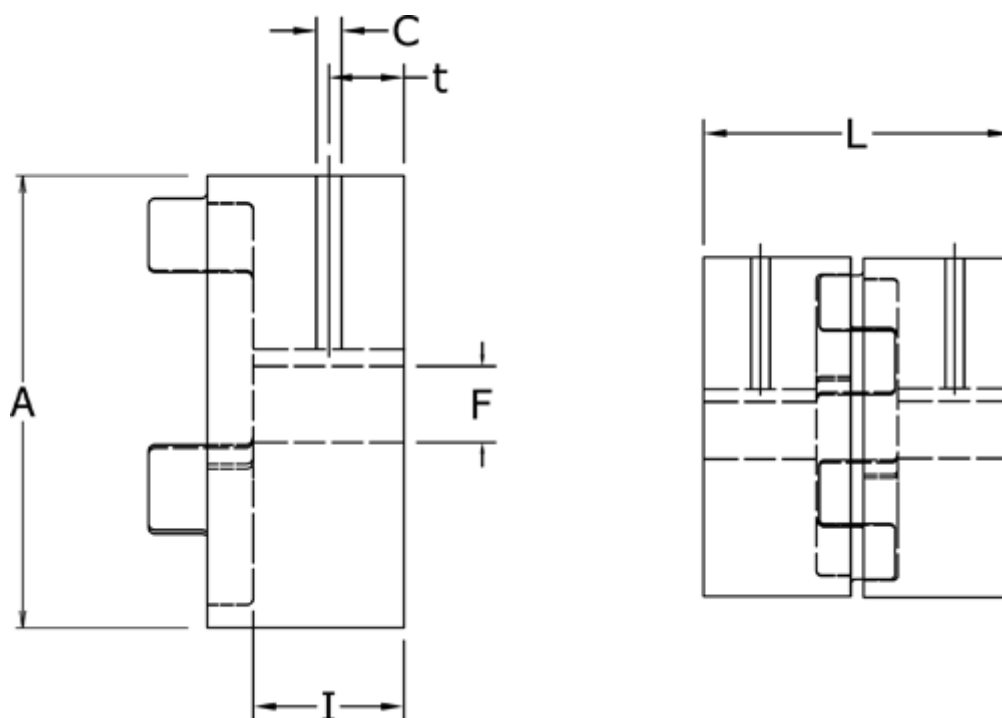

Article number: 3335038F030

Description: Coupling hub Klonex ES 38/45
ALU Aluminium, Bore 30H7 mm w/keyway & setscrew

Measures

A = 80
C = M8
F = 30
I = 45
L = 114
t = 15.0